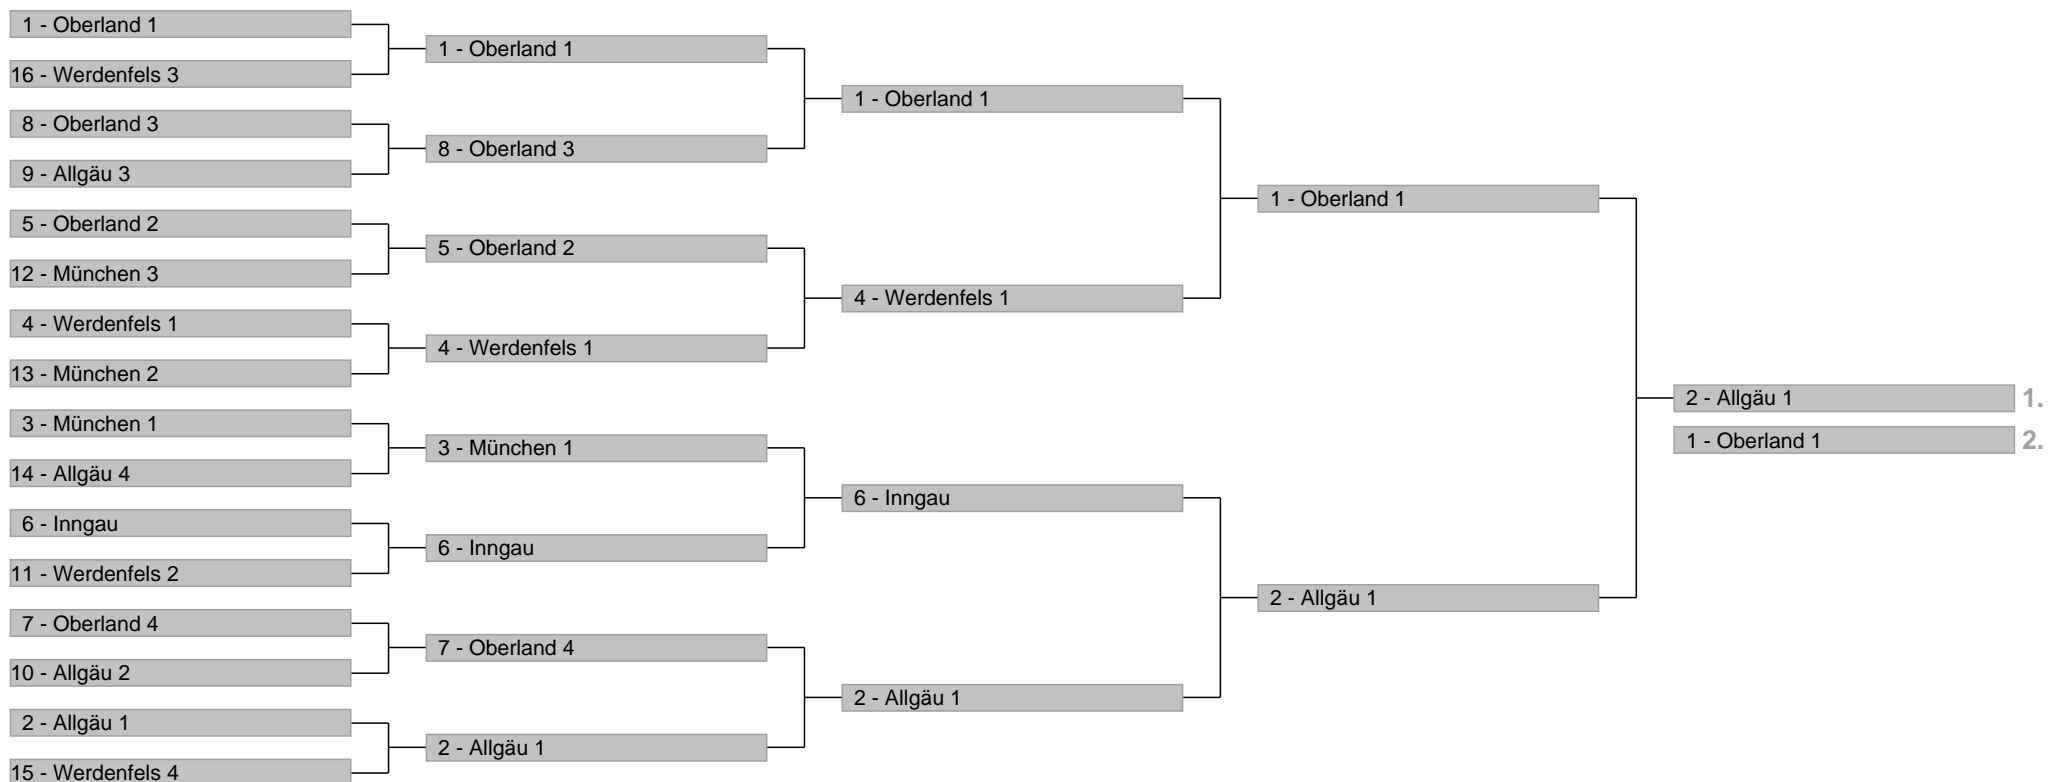

Team-Baum

BSV - Skiliga Bayern Rennen 6

Team-Baum